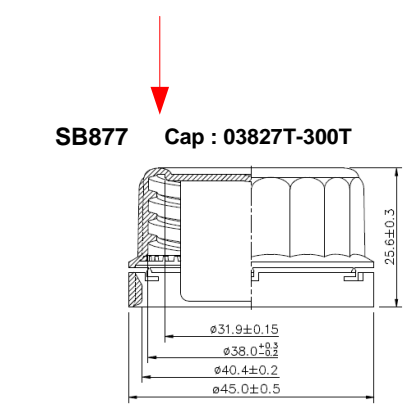

SZ834

Finish product code
XXXXXXXXXX

LABEL
label : 140*30 mm

CARTON
Emplacement vignette
Bollino 43*20 mm
uniquement si Italie

BUNDLE
wrapped bundle
Film width (mm) : 60

SHIPPER
SB432

Dim.ext : 364*198*270 mm
Dim.int : 356*190*254 mm
shipper label: 200*80 mm

PALLET
72 shippers
648 bundles
3888 cartons

Pallet height : 1910 mm

Euro pallet with NIMP15 treatment

Pallet weight : 25 kg

Bottle of 60 ml / 30's (bundle of 6)				
DATE	25/08/2021	VISA Date	Validation Packaging / Packaging approval	Validation Client / Customer approval
MODIF	Création			