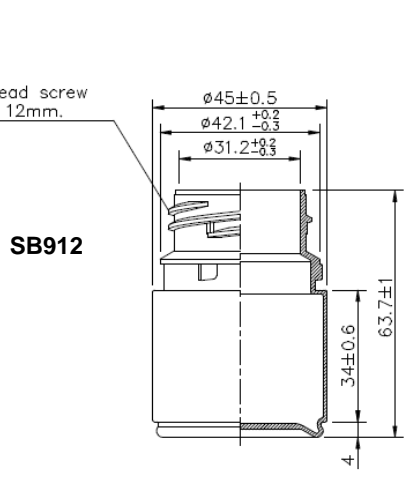

SZ834

Finish product code
XXXXXXXXXX

LABEL
label : 140*30 mm

CARTON
Emplacement vignette
Bollino 43*20 mm
uniquement si Italie

BUNDLE
wrapped bundle
Film width (mm) : 60

SHIPPER
SB432

Dim.ext : 364*198*270 mm
Dim.int : 356*190*254 mm
shipper label: 200*80 mm

PALLET
72 shippers
648 bundles
3888 cartons

Pallet height : 1910 mm

Euro pallet with NIMP15 treatment

Pallet weight : 25 kg

Bottle of 60 ml / 30's (bundle of 6)				
DATE	25/08/2021	VISA Date	Validation Packaging / Packaging approval	Validation Client / Customer approval
MODIF	Création			