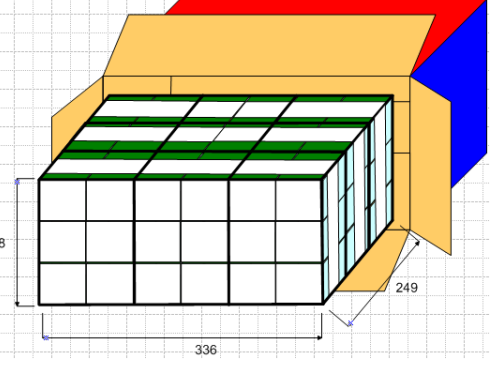

SZ834

Finish product code
XXXXXXXXXX

LABEL
label : 140*30 mm

CARTON
Emplacement vignette
Bollino 43*20 mm
uniquement si Italie

BUNDLE
wrapped bundle
Film width (mm) : 60

SHIPPER
SB432

Dim.ext : 364*198*270 mm
Dim.int : 356*190*254 mm
shipper label: 200*80 mm

PALLET
72 shippers
648 bundles
3888 cartons

Pallet height : 1910 mm

Euro pallet with NIMP15 treatment

Pallet weight : 25 kg

Bottle of 60 ml / 30's (bundle of 6)				
DATE	25/08/2021	VISA Date	Validation Packaging / Packaging approval	Validation Client / Customer approval
MODIF	Création			