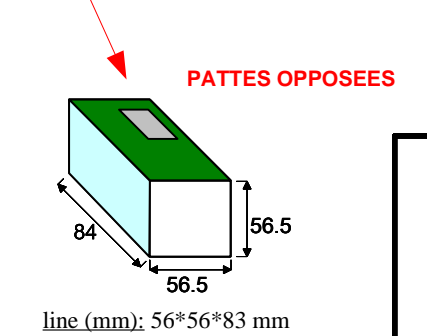

SZ834

Finish product code
XXXXXXXXXX

LABEL
label : 140*30 mm

CARTON
Emplacement vignette
Bollino 43*20 mm
uniquement si Italie

BUNDLE
wrapped bundle
Film width (mm) : 60

SHIPPER
SB432

Dim.ext : 364*198*270 mm
Dim.int : 356*190*254 mm
shipper label: 200*80 mm

PALLET
72 shippers
648 bundles
3888 cartons

Pallet height : 1910 mm

Euro pallet with NIMP15 treatment

Pallet weight : 25 kg

Bottle of 60 ml / 30's (bundle of 6)				
DATE	25/08/2021	VISA Date	Validation Packaging / Packaging approval	Validation Client / Customer approval
MODIF	Création			