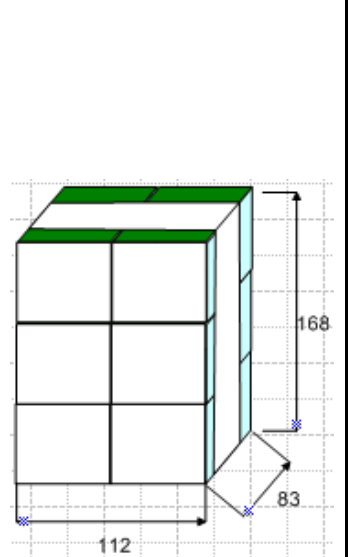

SZ834

Finish product code
XXXXXXXXXX

LABEL
label : 140*30 mm

CARTON
Emplacement vignette
Bollino 43*20 mm
uniquement si Italie

BUNDLE
wrapped bundle
Film width (mm) : 60

SHIPPER
SB432

Dim.ext : 364*198*270 mm
Dim.int : 356*190*254 mm
shipper label: 200*80 mm

PALLET
72 shippers
648 bundles
3888 cartons

Pallet height : 1910 mm

Euro pallet with NIMP15 treatment

Pallet weight : 25 kg

Bottle of 60 ml / 30's (bundle of 6)				
DATE	25/08/2021	VISA Date	Validation Packaging / Packaging approval	Validation Client / Customer approval
MODIF	Création			