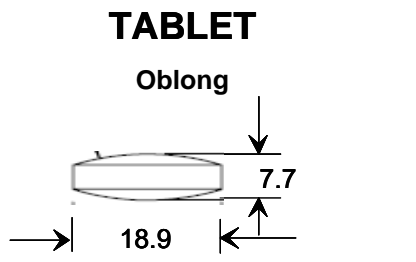

SZ834

Finish product code
XXXXXXXXXX

LABEL
label : 140*30 mm

CARTON
Emplacement vignette
Bollino 43*20 mm
uniquement si Italie

BUNDLE
wrapped bundle
Film width (mm) : 60

SHIPPER
SB432

Dim.ext : 364*198*270 mm
Dim.int : 356*190*254 mm
shipper label: 200*80 mm

PALLET
72 shippers
648 bundles
3888 cartons

Pallet height : 1910 mm

Euro pallet with NIMP15 treatment

Pallet weight : 25 kg

Bottle of 60 ml / 30's (bundle of 6)				
DATE	25/08/2021	VISA Date	Validation Packaging / Packaging approval	Validation Client / Customer approval
MODIF	Création			