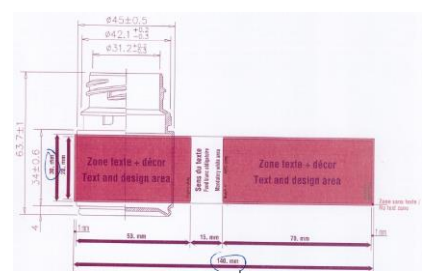

SZ834

Finish product code
XXXXXXXXXX

LABEL
label : 140*30 mm

CARTON
Emplacement vignette
Bollino 43*20 mm
uniquement si Italie

BUNDLE
wrapped bundle
Film width (mm) : 60

SHIPPER
SB432

Dim.ext : 364*198*270 mm
Dim.int : 356*190*254 mm
shipper label: 200*80 mm

PALLET
72 shippers
648 bundles
3888 cartons

Pallet height : 1910 mm

Euro pallet with NIMP15 treatment

Pallet weight : 25 kg

Bottle of 60 ml / 30's (bundle of 6)				
DATE	25/08/2021	VISA Date	Validation Packaging / Packaging approval	Validation Client / Customer approval
MODIF	Création			