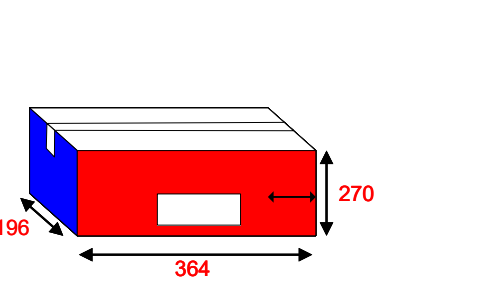

SZ834

Finish product code
XXXXXXXXXX

LABEL
label : 140*30 mm

CARTON
Emplacement vignette
Bollino 43*20 mm
uniquement si Italie

BUNDLE
wrapped bundle
Film width (mm) : 60

SHIPPER
SB432

Dim.ext : 364*198*270 mm
Dim.int : 356*190*254 mm
shipper label: 200*80 mm

PALLET
72 shippers
648 bundles
3888 cartons

Pallet height : 1910 mm

Euro pallet with NIMP15 treatment

Pallet weight : 25 kg

Bottle of 60 ml / 30's (bundle of 6)				
DATE	25/08/2021	VISA Date	Validation Packaging / Packaging approval	Validation Client / Customer approval
MODIF	Création			