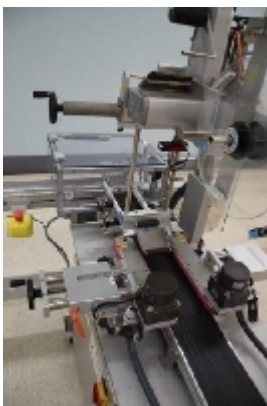

Labelling Machines Hema 452

Images

Product details

Category:	Labelling Machines
Machine:	452
Machine code:	IT339
Manufacturer:	Hema
Year of construction:	2005

Description

INTIMAC S.R.L.

Via XXV Aprile, 8
21054 Fagnano Olona (VA) - Italia
Tel. +39 0331 1693557
email: inti@intisrl.it

Labeler for cartons Hema model 452
Year: 2005
Voltage 240 V
Energy consumption: 0.4 Kw