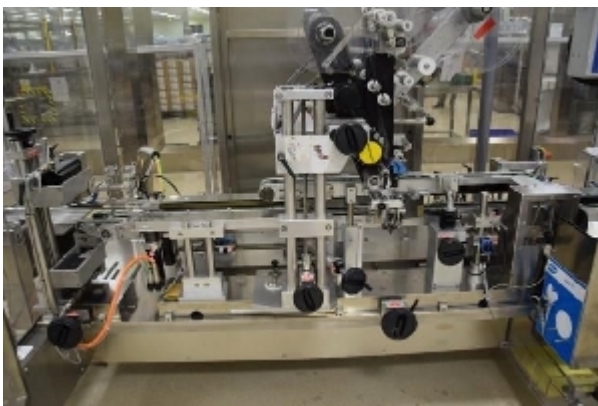

Labelling Machines PAGO 580 TE

Images

Product details

Category:	Labelling Machines
Machine:	580 TE
Machine code:	IT324
Manufacturer:	PAGO
Year of construction:	2010

Description

INTIMAC S.R.L.

Via XXV Aprile, 8
21054 Fagnano Olona (VA) - Italia
Tel. +39 0331 1693557
email: inti@intisrl.it

Machine Type: Automatic Labeler with Tamper Evident
Producer: Pago Etikettiersysteme
Model: 580 TE
Year of construction: 2010
Voltage: 3x400 V, 50 Hz
Amperage: 4.1 A