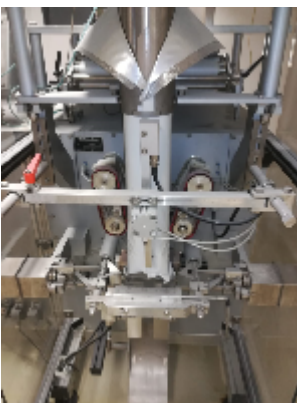

Bagging machine RS Pack VPE 180/SD25

Images

Product details

Category:	Bagging machine
Machine:	VPE 180/SD25
Machine code:	23-1248
Manufacturer:	RS Pack
Year of construction:	2010

Description