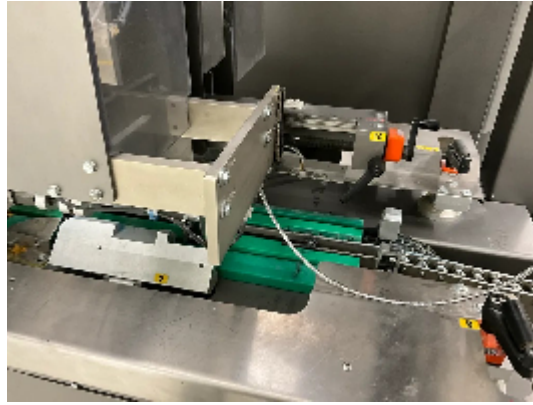

Overwrappers/Shrinkwrappers/Banders IMA BFB DIVISION WA30

Images

Product details

Category:	Cartoning Machines/Case packers
Machine:	BFB DIVISION WA30
Machine code:	23-1224
Manufacturer:	IMA
Year of construction:	n/a

Description