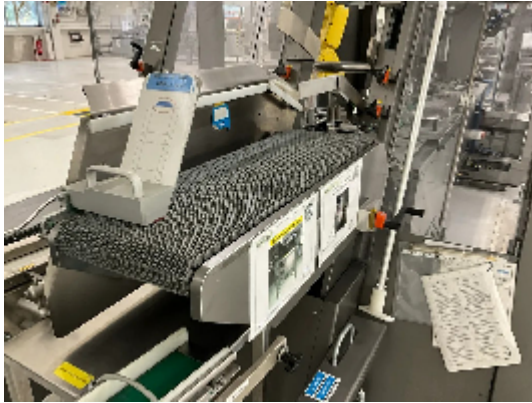

Overwrappers/Shrinkwrappers/Banders IMA BFB DIVISION WA30

Images

Product details

Category:	Cartoning Machines/Case packers
Machine:	BFB DIVISION WA30
Machine code:	23-1224
Manufacturer:	IMA
Year of construction:	n/a