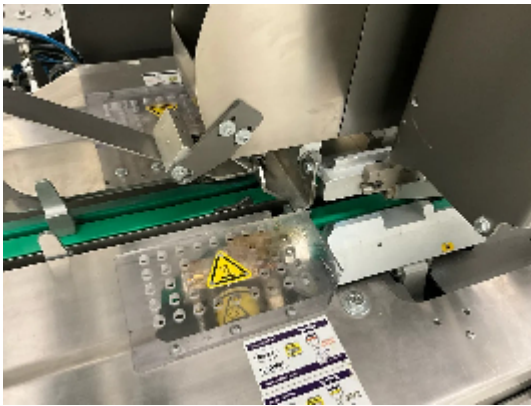

Overwrappers/Shrinkwrappers/Banders IMA BFB DIVISION WA30

Images

Product details

Category:	Cartoning Machines/Case packers
Machine:	BFB DIVISION WA30
Machine code:	23-1224
Manufacturer:	IMA
Year of construction:	n/a