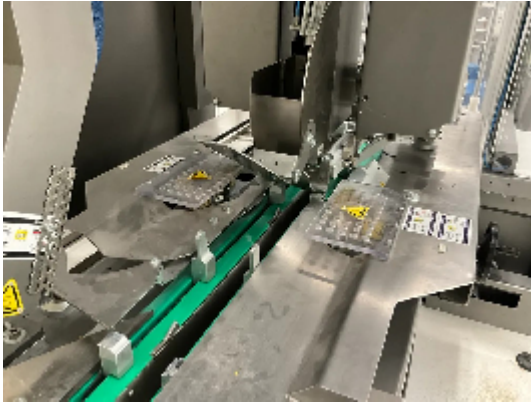

Overwrappers/Shrinkwrappers/Banders IMA BFB DIVISION WA30

Images

Product details

Category:	Cartoning Machines/Case packers
Machine:	BFB DIVISION WA30
Machine code:	23-1224
Manufacturer:	IMA
Year of construction:	n/a