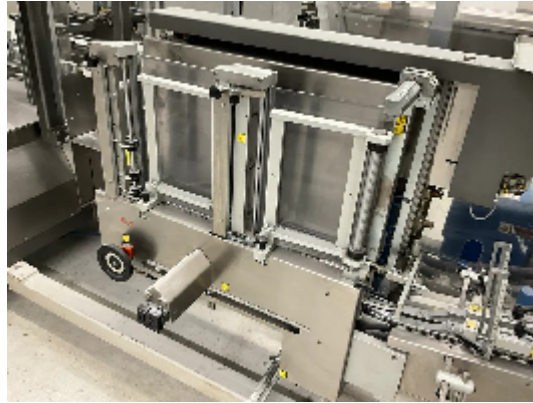

Cartoning Machines/Case packers IMA BFB CP 28

Images

Product details

Category:	Cartoning Machines/Case packers
Machine:	BFB CP 28
Machine code:	23-1221
Manufacturer:	IMA
Year of construction:	2012

Description