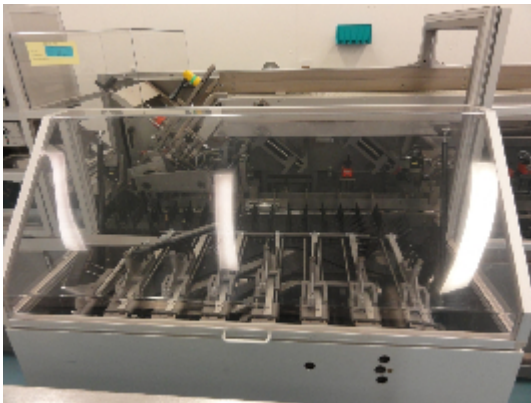

## Cartoning Machines/Case packers Klöckner P4/200

### Images

## Description

KLOCKNER P4/200 CARTONING MACHINE WITH AUTOMATIC BLISTER FEEDER IN LINE WITH BLISTER MACHINE