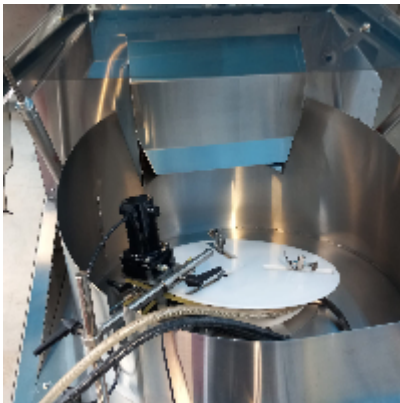

Reorganisers KALISH BULK STYLE

Images

Product details

Category:	Reorganisers
Machine:	KALISH BULK STYLE
Machine code:	23-824
Manufacturer:	KALISH
Year of construction:	1999

Description