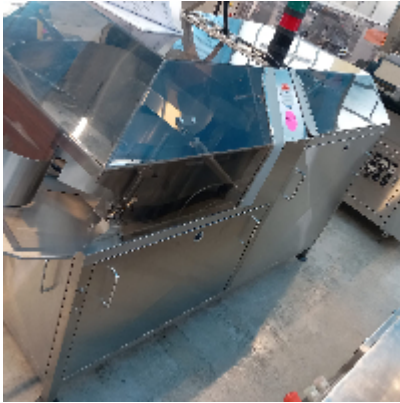

Reorganisers KALISH BULK STYLE

Images

Product details

Category:	Reorganisers
Machine:	KALISH BULK STYLE
Machine code:	23-824
Manufacturer:	KALISH
Year of construction:	1999

Description