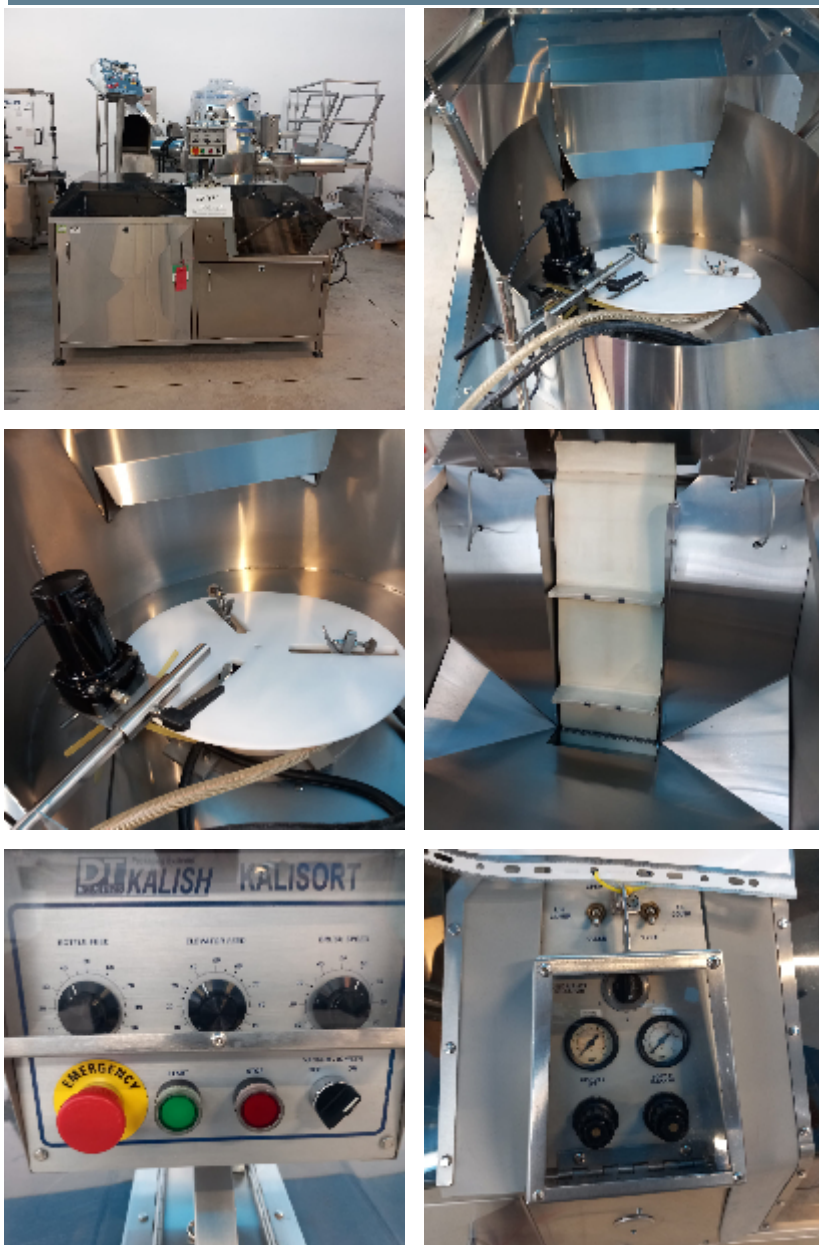

Reorganisers KALISH BULK STYLE

Images

Product details

Category:	Reorganisers
Machine:	KALISH BULK STYLE
Machine code:	23-824
Manufacturer:	KALISH
Year of construction:	1999

Description