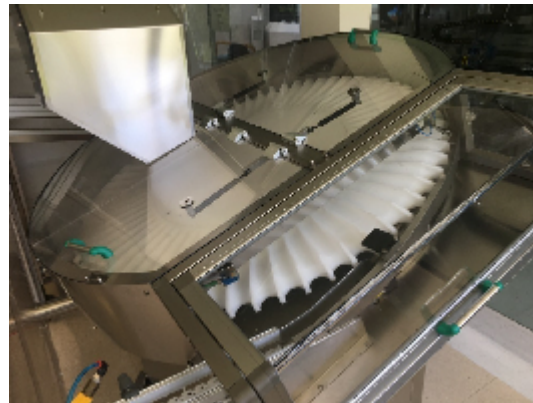

dosing device O.Z.A.F AC1200

Images

Product details

Category:	dosing device
Machine:	AC1200
Machine code:	23-872
Manufacturer:	O.Z.A.F
Year of construction:	2006

Description

O.Z.A.F Rotary Feed Dispenser Type AC1200 from 2007
steel frame,
approx 1200mm diameter
With Siemens controller