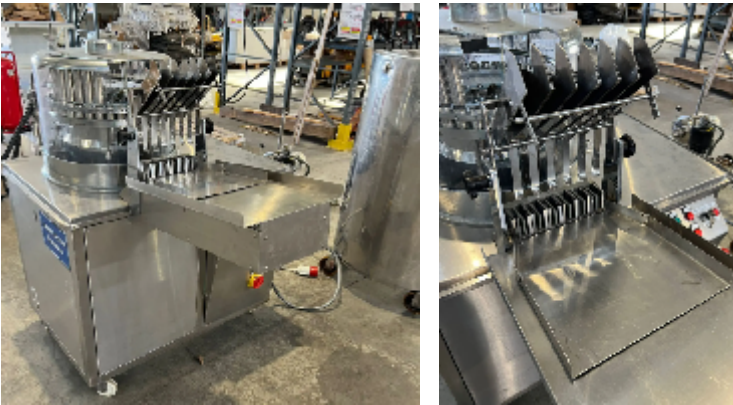

dosing device O.Z.A.F AC1200

Images

Product details

Category:	dosing device
Machine:	AC1200
Machine code:	23-872
Manufacturer:	O.Z.A.F
Year of construction:	2006

Description

O.Z.A.F Rotary Feed Dispenser Type AC1200 from 2007
steel frame,
approx 1200mm diameter
With Siemens controller