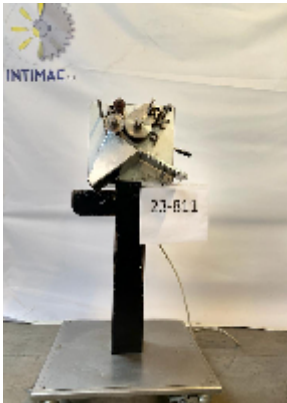

## quality control Muller lifter

### Images

### Product details

<b>Category:</b>	quality control
<b>Machine:</b>	lifter
<b>Machine code:</b>	23-811
<b>Manufacturer:</b>	Muller
<b>Year of construction:</b>	n/a