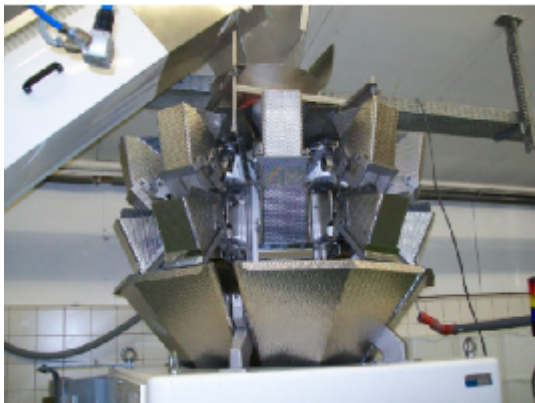

Checkweighers Ishida CCW-EM-210

Images

Product details

Category:	Checkweighers
Machine:	CCW-EM-210
Machine code:	23-815
Manufacturer:	Ishida
Year of construction:	2003

Description

INTIMAC S.R.L.

Via XXV Aprile, 8
21054 Fagnano Olona (VA) - Italia
Tel. +39 0331 1693557
email: inti@intisrl.it

2 machines

Machine type: 10-head filling scale

Manufacturer: Ishida

Type: CCW-EM-210

Year of manufacture: 2003 + 2005