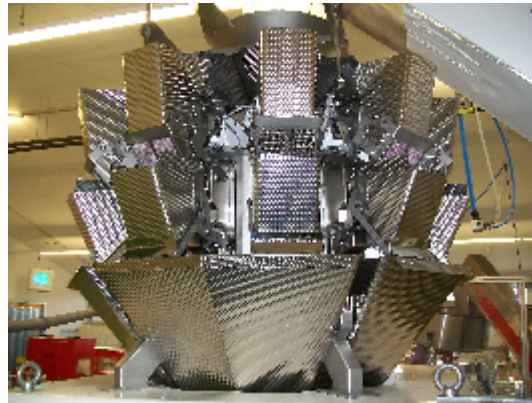

Checkweighers Ishida CCW-EM-210

Images

Product details

Category:	Checkweighers
Machine:	CCW-EM-210
Machine code:	23-815
Manufacturer:	Ishida
Year of construction:	2003

Description

INTIMAC S.R.L.

Via XXV Aprile, 8
21054 Fagnano Olona (VA) - Italia
Tel. +39 0331 1693557
email: inti@intisrl.it

2 machines

Machine type: 10-head filling scale

Manufacturer: Ishida

Type: CCW-EM-210

Year of manufacture: 2003 + 2005