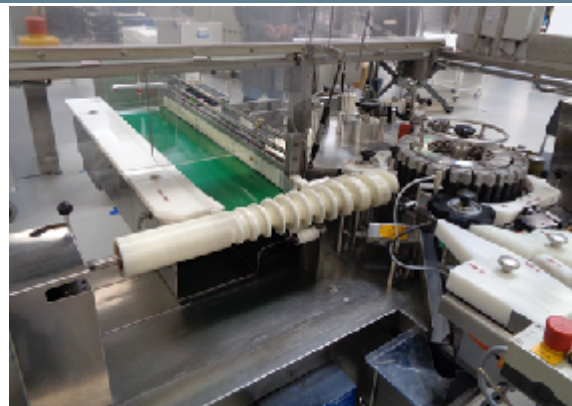

Labelling Machines BOSCH ERS2010

Images

Product details

Category:	Labelling Machines
Machine:	ERS2010
Machine code:	22-567
Manufacturer:	BOSCH
Year of construction:	1989

Description

INTIMAC S.R.L.

Via XXV Aprile, 8
21054 Fagnano Olona (VA) - Italia
Tel. +39 0331 1693557
email: inti@intisrl.it

A Bosch ERS2010 labeller built in 1989.

- Formats 1/2 ml; 5ml; Ø 22mm; Ø 30mm
- Pharmacode label control, label presence control.
- Pressure control Laetus WT10
- External control cabinet, see picture
- Printing unit Metronic M03.1