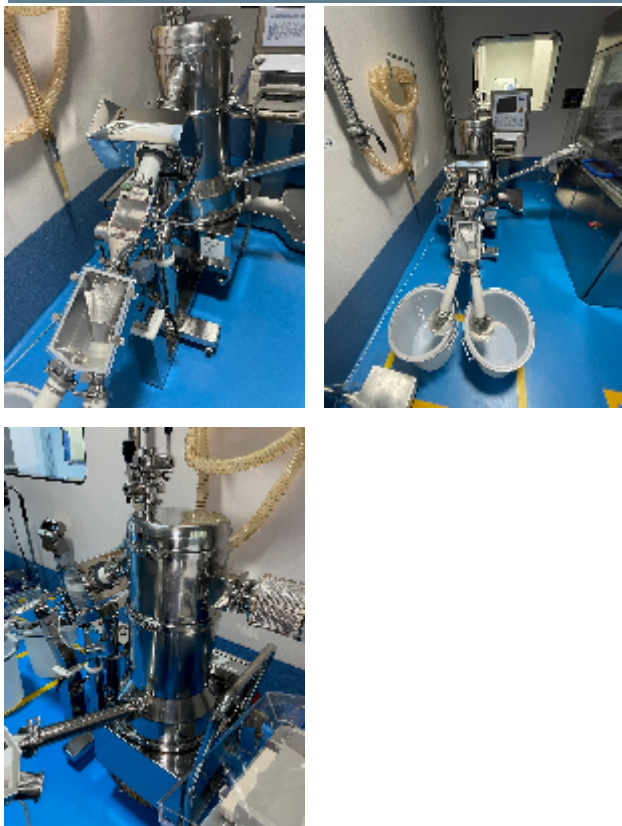

Tablet Dedusters Pharmatech PTC500CER DT+D2

Images

Product details

Category:	Sold
Machine:	PTC500CER DT+D2
Machine code:	22F25
Manufacturer:	Pharmatech
Year of construction:	2013

Description

INTIMAC S.R.L.