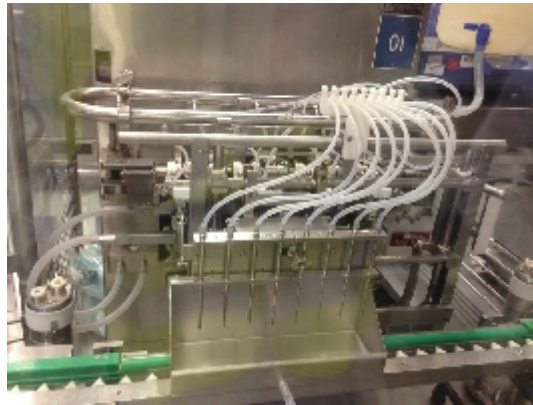

Aseptic Filling and Closing Machines BOSCH SFM 2007 C

Images