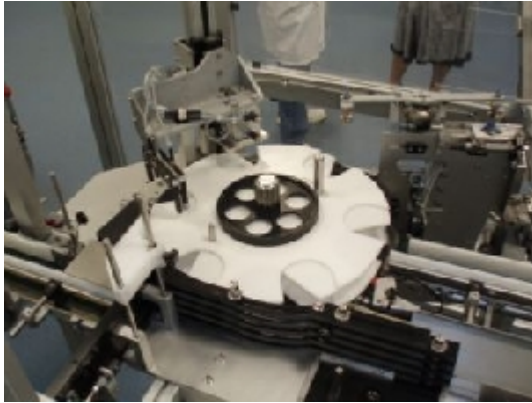

Complete Lines King SC4

Images

Product details

Category:	Complete Lines
Machine:	SC4
Machine code:	IT125
Manufacturer:	King
Year of construction:	1990

Description

Tablet counting - filling and capping
Make: King - FD Engineering
Type: SC4
Year: 1990 - 2005